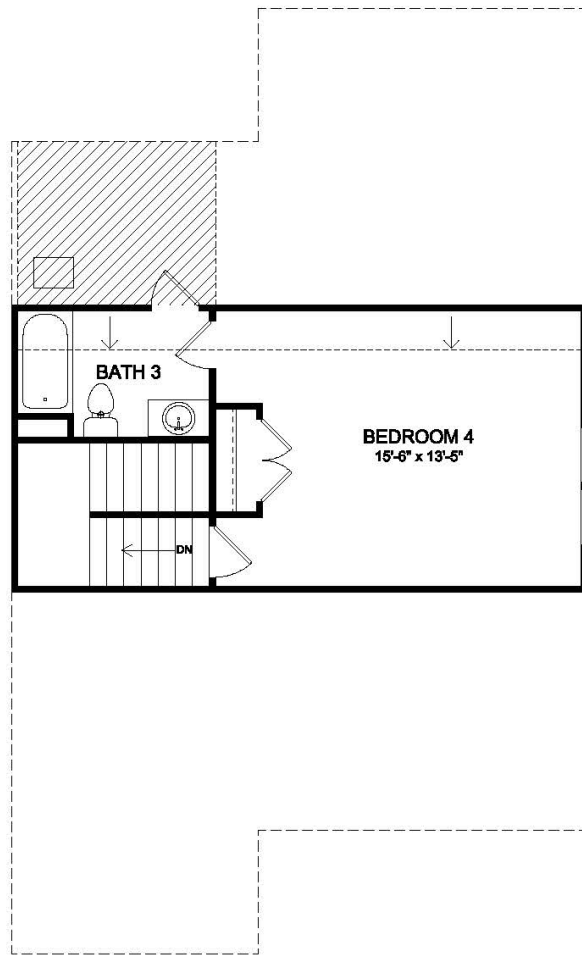

VIOLET

FIRST FLOOR

SECOND FLOOR

STAIRS TO OPTIONAL 3RD FLOOR

OPTIONAL SHOWER BATH 2

OPTIONAL GUEST SUITE

OPTIONAL FIREPLACE

OPTIONAL LIBRARY

OPTIONAL GOURMET KITCHEN

OPTIONAL COVERED PORCH

OPTIONAL SCREEN PORCH

OPTIONAL SUNROOM

OPTIONAL COVERED PORCH W/ SLIDER DOOR

OPTIONAL SCREEN PORCH W/ SLIDER DOOR

OPTIONAL OWNER'S BATH 1

OPTIONAL OWNER'S BATH 2

OPTIONAL OWNER'S BATH 3

OPTIONAL THIRD FLOOR BEDROOM / BATH