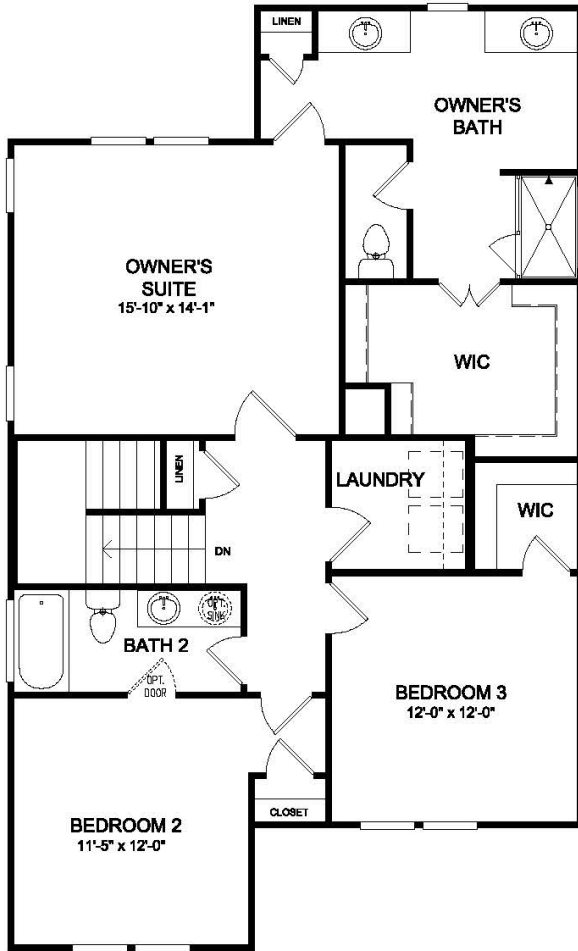

VIOLET

FIRST FLOOR

SECOND FLOOR

STAIRS TO OPTIONAL 3RD FLOOR

OPTIONAL SHOWER BATH 2

OPTIONAL GUEST SUITE

OPTIONAL FIREPLACE

OPTIONAL LIBRARY

OPTIONAL GOURMET KITCHEN

OPTIONAL COVERED PORCH

OPTIONAL SCREEN PORCH

OPTIONAL SUNROOM

OPTIONAL COVERED PORCH W/ SLIDER DOOR

OPTIONAL SCREEN PORCH W/ SLIDER DOOR

OPTIONAL OWNER'S BATH 1

OPTIONAL OWNER'S BATH 2

OPTIONAL OWNER'S BATH 3

OPTIONAL THIRD FLOOR BEDROOM / BATH